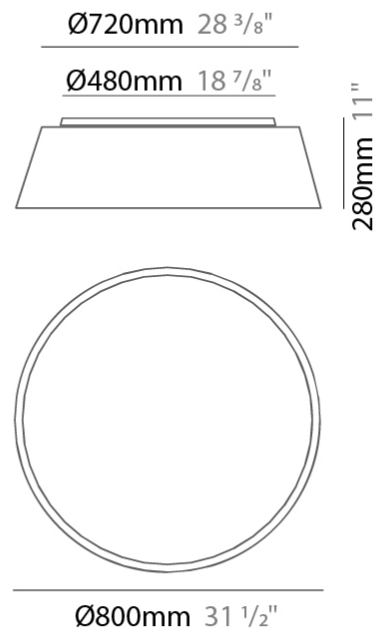

DRUM SURFACE

D112014-

base number _____
Finish Options _____

1. To build a product code in our configurator select the specify button on the base model # product page
2. To build a manual product code on this datasheet choose from the options listed below in blue font and add the suffix to the base model #

GENERAL

Series: Drum _____
Partner: Ole _____
Division: Design _____
Installation: Surface _____
Product Type: Ceiling Surface _____
Mounting Location: Ceiling _____
Light Distribution: Direct _____

PHYSICAL

Shape: Drum _____
Diameter (mm): 800 _____
Diameter (in): 31 1/2 _____
Height (mm): 280 _____
Height (in): 11 _____
Weight (kg): 4.4 _____
Weight (lbs): 9.7 _____
Diffuser: PMMA - Opal _____
Fixture Finish: BEI / BLK / BLU / COG / DGN / GRY / MRN / MOC / MUS / OLV / SIL / STN / TER / WHI _____
Holder Finish: Black _____
Fixture Material: Fabric Cord / Metal _____
Primary Material: Fabric - Recycled _____
Upon Request: Other fabric cord colors available upon request (see downloadable finish chart) _____

ELECTRICAL

Number of Lamps: 4 _____
Lamp Type: LED Retrofit _____
Lamp Shape: A19 _____
Bulb Included: Bulb Not Included _____
Max. Wattage Per Lamp (W): 15 _____
Lamp Base: E26 _____
Input Voltage (V): 120 _____
Upon Request: 277Vac / GU24 _____

LED

OPTICAL

RATINGS AND CERTIFICATIONS

Certified By: Certified for North American Standards _____
IP rating: IP20 _____